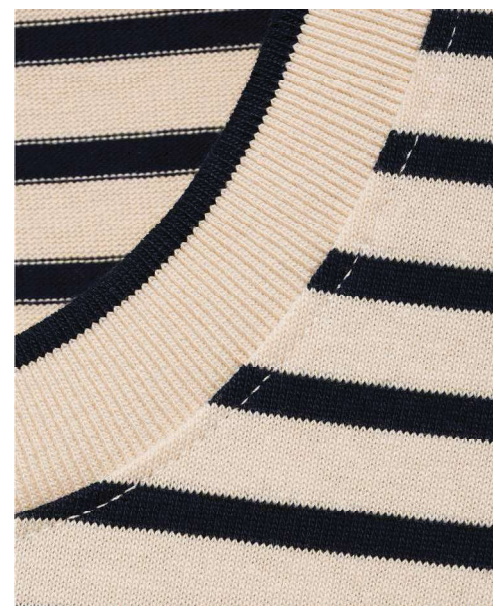

PRODUCT LINK:

https://shop.mango.com/us/en/p/men/pajamas/100-cotton-pyjama-pack_87050627?c=56

STYLE:
REFERENCE CODE: 77095985
COMPOSITION: 95% COTTON 5% ELASTANE

PRODUCT LINK:

https://shop.mango.com/us/en/p/men/pajamas/100-cotton-pyjama-pack_77095985?c=56

STYLE:
REFERENCE CODE: 77095985
COMPOSITION: 95% COTTON 5% ELASTANE

PRODUCT LINK:

https://shop.mango.com/us/en/p/men/pajamas/100-cotton-pyjama-pack_77095985?c=56