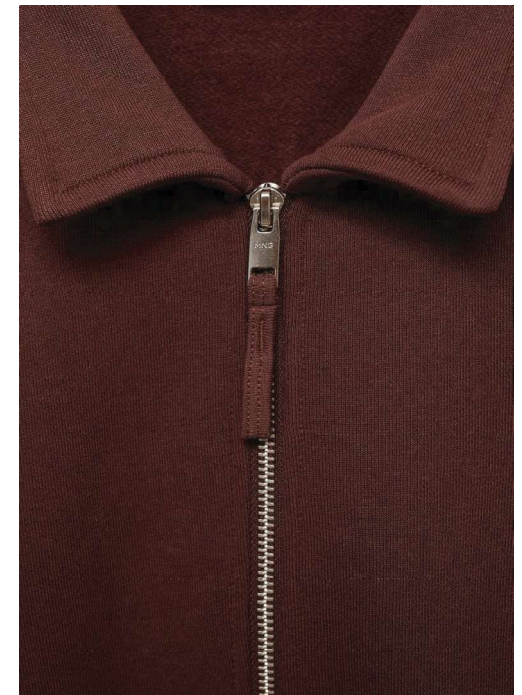

PRODUCT LINK:

https://shop.mango.com/in/en/p/men/pyjamas/cotton-pyjama-shorts-pack_77090580?c=56

STYLE:
REFERENCE CODE:77090580
COMPOSITION: 95% BCI COTTON 5% ELASTANE

PRODUCT LINK:

https://shop.mango.com/us/en/p/men/sweatshirts/hooded/relaxed-fit-hooded-sweatshirt_77075638?c=78

STYLE:
REFERENCE CODE:77090580
COMPOSITION: 95% BCI COTTON 5% ELASTANE

PRODUCT LINK:

https://shop.mango.com/gb/en/p/men/sweatshirts/without-hood/stripped-cotton-polo-sweatshirt_87040616?c=78

STYLE:
REFERENCE CODE:77090580
COMPOSITION: 95% BCI COTTON 5% ELASTANE