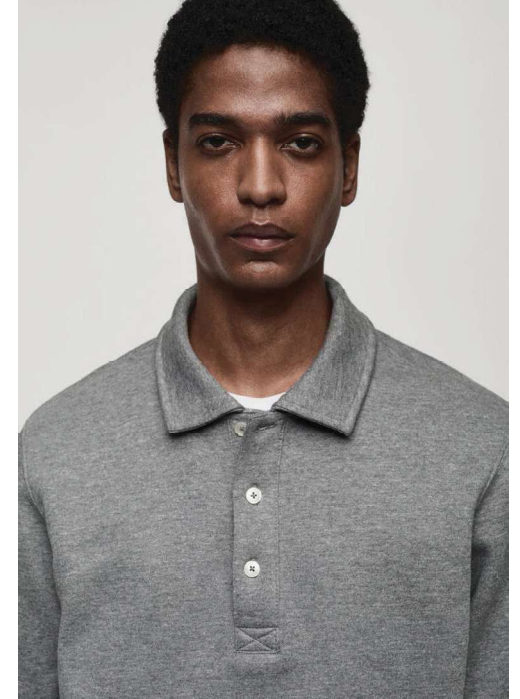

STYLE:
REFERENCE CODE:77025153
COMPOSITION: 100% BCI COTTON

PRODUCT LINK:

https://shop.mango.com/in/en/p/men/sweatshirts/without-hood/100-cotton-polo-sweatshirt_77025153?c=07T

STYLE:
REFERENCE CODE: 77027113
COMPOSITION: 80% BCI COTTON 20% POLYESTER

PRODUCT LINK:

https://shop.mango.com/in/en/p/men/sweatshirts/without-hood/cotton-blend-polo-sweatshirt_77027113?c=31

STYLE:
REFERENCE CODE: 87030617
COMPOSITION: 80% BCI COTTON 20% POLYESTER

PRODUCT LINK:

https://shop.mango.com/in/en/p/men/sweatshirts/with-zips/regular-fit-zip-neck-sweatshirt_87030617?c=43

STYLE:
REFERENCE CODE: 87050601
COMPOSITION: 100% BCI COTTON

PRODUCT LINK:

https://shop.mango.com/in/en/p/men/sweatshirts/without-hood/cotton-sweatshirt-with-zipper-neck_87050601?c=56

STYLE:
REFERENCE CODE: 77027115
COMPOSITION: 100% BCI COTTON

PRODUCT LINK:

https://shop.mango.com/in/en/p/men/sweatshirts/hooded/cotton-kangaroo-hooded-sweatshirt_77027115?c=56

STYLE:
REFERENCE CODE: 77095974
COMPOSITION: 100% BCI COTTON