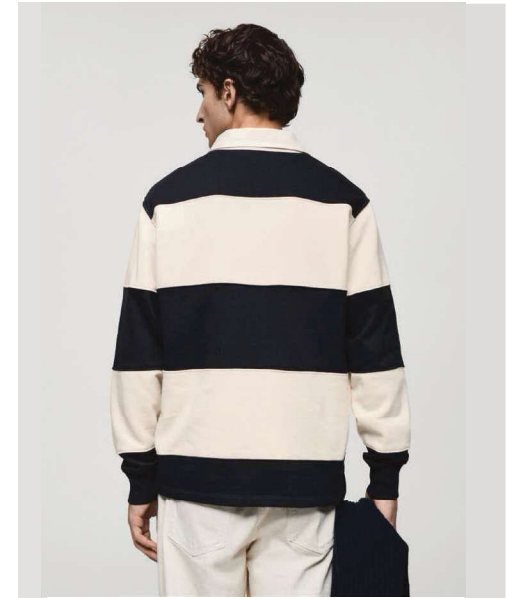

PRODUCT LINK:

https://shop.mango.com/in/en/p/men/pyjamas/cotton-pyjama-shorts-pack_77090580?c=56

STYLE:
REFERENCE CODE:77090580
COMPOSITION: 95% BCI COTTON 5% ELASTANE

PRODUCT LINK:

https://shop.mango.com/us/en/p/men/sweatshirts/hooded/relaxed-fit-hooded-sweatshirt_77075638?c=78

STYLE:
REFERENCE CODE:77090580
COMPOSITION: 95% BCI COTTON 5% ELASTANE

PRODUCT LINK:

https://shop.mango.com/gb/en/p/men/sweatshirts/without-hood/stripped-cotton-polo-sweatshirt_87040616?c=78

STYLE:
REFERENCE CODE:77090580
COMPOSITION: 95% BCI COTTON 5% ELASTANE