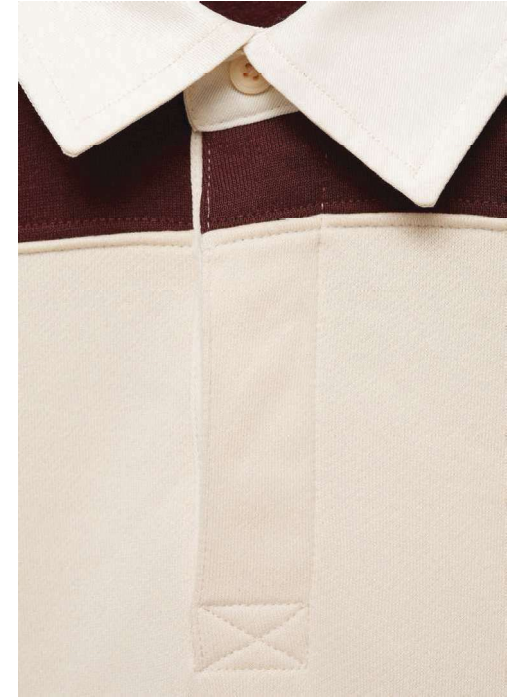

STYLE:
REFERENCE CODE:77090580
COMPOSITION: 95% BCI COTTON 5% ELASTANE

PRODUCT LINK:

<https://shop.mango.com/gb/en/p/men/sweatshirts/without-hood/stripped-cotton-polo-sweatshirt_87040616?c=78>