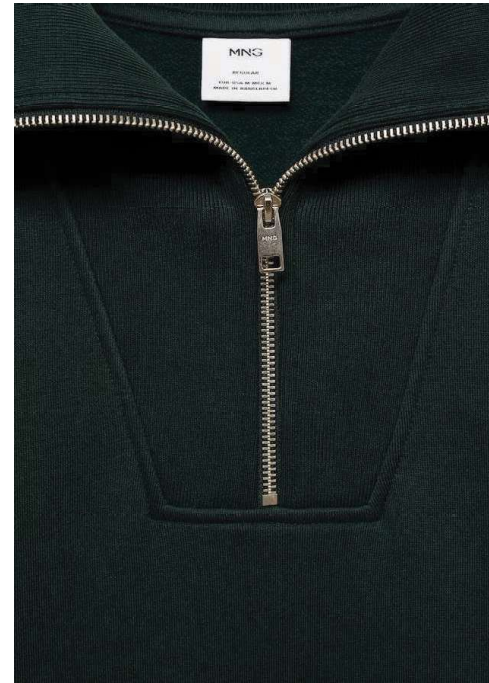

STYLE:
REFERENCE CODE:77025153
COMPOSITION: 100% BCI COTTON

PRODUCT LINK:

https://shop.mango.com/in/en/p/men/sweatshirts/without-hood/100-cotton-polo-sweatshirt_77025153?c=07T

STYLE:
REFERENCE CODE: 77027113
COMPOSITION: 80% BCI COTTON 20% POLYESTER

PRODUCT LINK:

https://shop.mango.com/in/en/p/men/sweatshirts/without-hood/cotton-blend-polo-sweatshirt_77027113?c=31

STYLE:
REFERENCE CODE: 87030617
COMPOSITION: 80% BCI COTTON 20% POLYESTER

PRODUCT LINK:

https://shop.mango.com/in/en/p/men/sweatshirts/with-zips/regular-fit-zip-neck-sweatshirt_87030617?c=43

STYLE:
REFERENCE CODE: 87050601
COMPOSITION: 100% BCI COTTON

PRODUCT LINK:

https://shop.mango.com/in/en/p/men/sweatshirts/without-hood/cotton-sweatshirt-with-zipper-neck_87050601?c=56