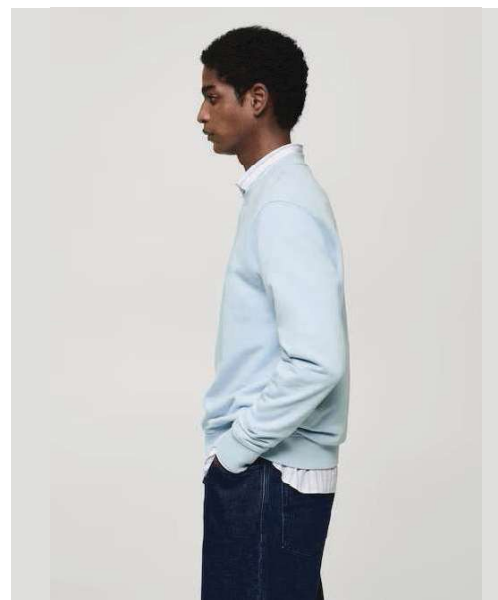

STYLE:
REFERENCE CODE: 77065150
COMPOSITION: 100% BCI COTTON

PRODUCT LINK:

<https://shop.mango.com/in/en/p/men/sweatshirts/without-hood/100-cotton-regular-fit-sweatshirt_77065150?c=38>